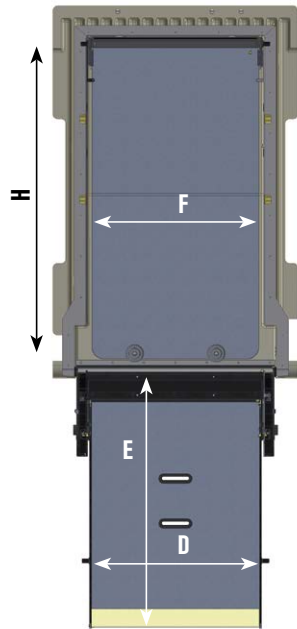

Volkswagen Caddy Maxi FlexiRamp™

DIMENSIONS

A	entrance door height	1 450 mm	57,1 in
B	min. interior height	1 420 mm	55,9 in
C	ramp slope	12°	12°
D	ramp width	725 mm	28,5 in
E	ramp length	1 140 mm	44,9 in
F	floor width	760 mm	29,9 in
H	usable floor length	1 400 mm	55,1 in

SEATING CAPACITY

5 people + 1 wheelchair

5 - 7 people

* ORIGINAL OR TIP-UP SEATS